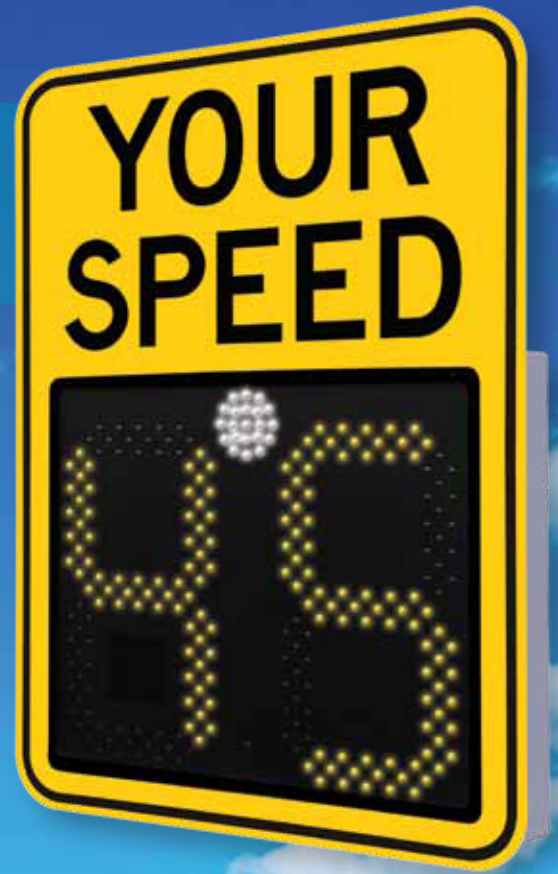

SafePace® 475 Driver Feedback Sign

The Traffic Logix® SafePace® 475 driver feedback sign is an 18" digit, full size radar sign. It can be mounted at multiple locations with a universal mounting bracket and can function autonomously for weeks at a time with optional battery power.

Choice of faceplate colors available

475 Specifications

Digit Size	18"
Height	42"
Weight	53 lbs
24/7, 365 Scheduling	✓
Data Collection	✓
Solar Compatibility	✓
Battery Operated	✓
Universal Mounting	✓
Cloud Compatibility	✓
Trailer Compatibility	✓
Dolly Compatibility	✓
Hitch Compatibility	✓
Warranty	2 Years

Features

MUTCD compliant with static "YOUR SPEED" message and highly visible 18" LED digits that are visible from up to 1000 feet away.

User friendly software interface allows you to manage sign parameters such as threshold speeds and violator strobe remotely

Superior construction and durability for long-lasting performance

High strength aluminum sign face and individual optical lenses to **protect against vandalism and theft**

Stealth Mode allows the sign to collect baseline traffic data while speed display appears blank to motorists