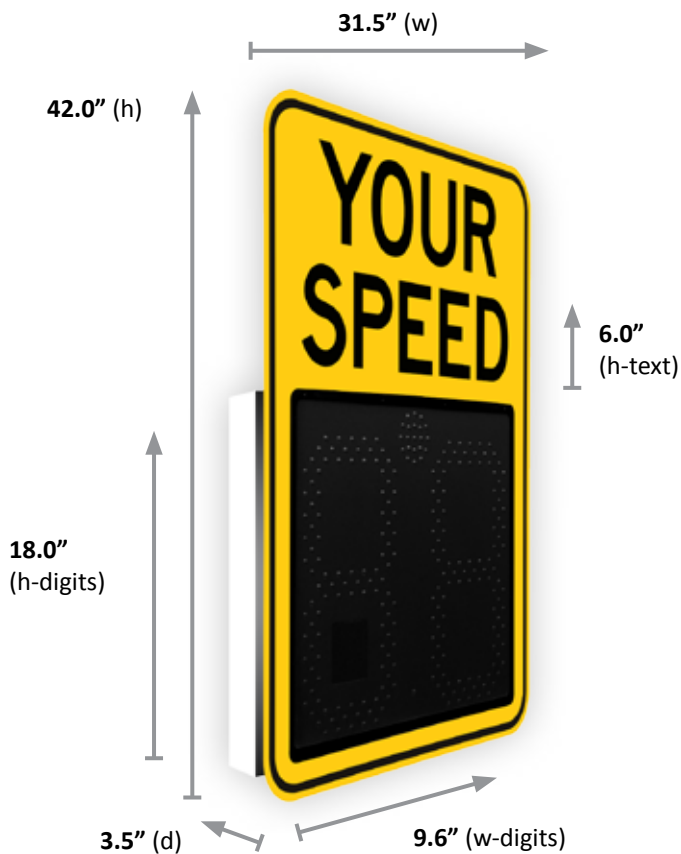

Feature	Specifications
Dimensions	
Digits	18"(h) x 9.6"(w), 112 LEDs per digit
Text	Letters 6.0" (h) spell "YOUR SPEED" fixed message, 2 lines
Unit alone	24.6"(h) x 29.5"(w) x 3.5"(d)
Unit with "YOUR SPEED" sign mounted	42.0"(h) x 31.5"(w) x 3.5"(d)
Sign Weight	
AC Powered	42 lbs
4 cell battery powered model	53 lbs (3 batteries)
Solar powered model	42 lbs (not including solar panel or bracket)
General Specifications	
Operating Temperatures F (C):	-40° (-40°) to 185° (85°)
Speed Units	Miles per hour (mph) or Kilometers per hour(km/h)
Faceplate	Yellow or white high-Intensity prismatic reflective sheeting on sign face with black colored text MUTCD approved colors and format